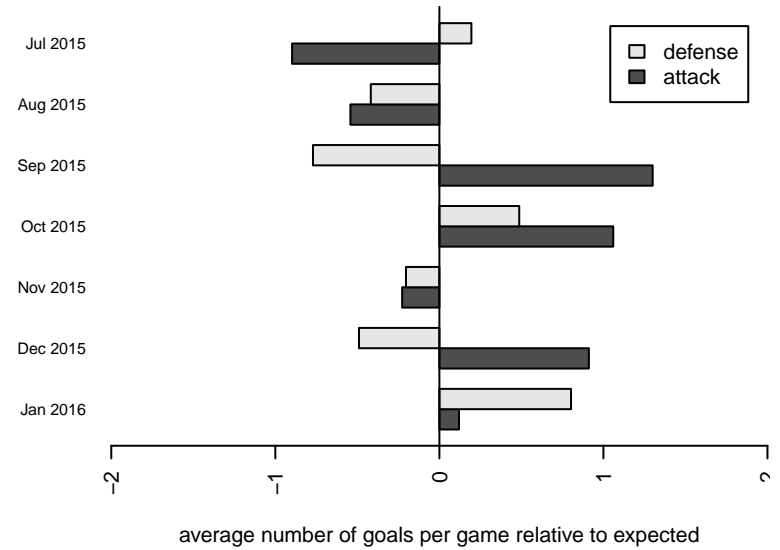

Performance relative to 13 month average