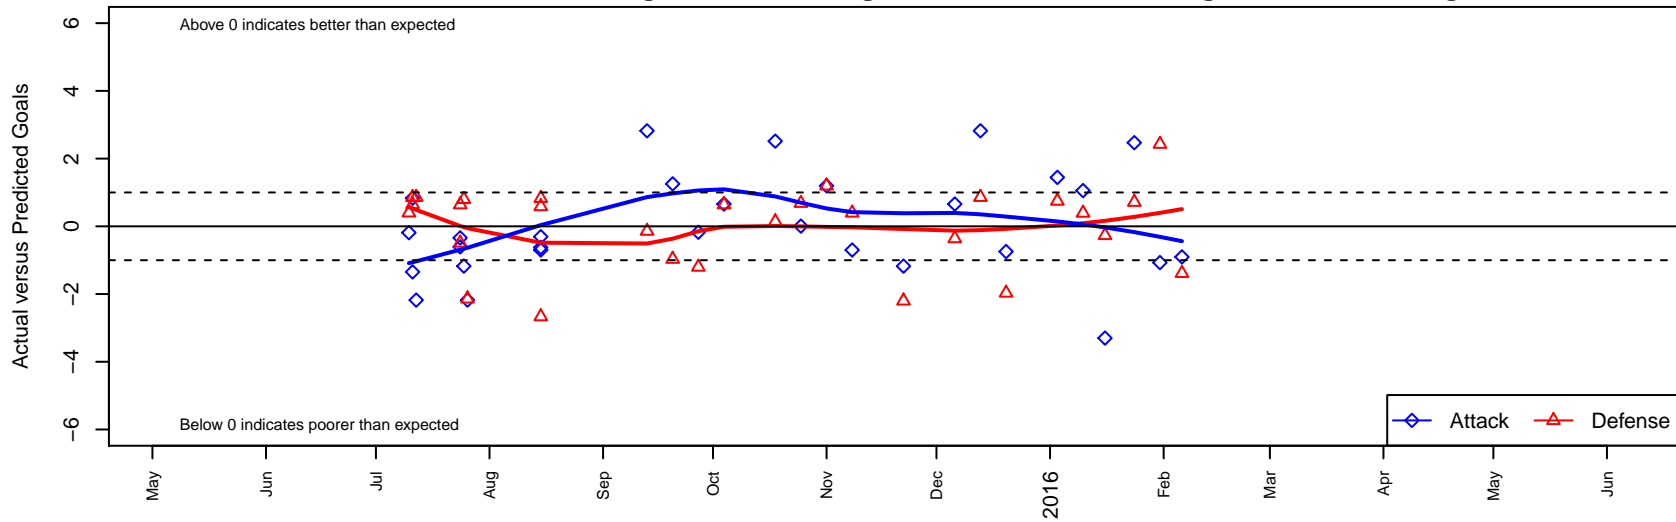

## Crossfire Select Cantrell B00

Crossfire Select SC  
 Redmond, WA  
 B00 total strength=1279  
 attack=5.77 defense=4.8  
 fall league = NPSL Div 2 U15

alt names used:  
 CROSSFIRE SELECT CANTRELL 00 U15 (W/  
 Crossfire Select B00 Cantrell  
 Crossfire Select B00-Cantrell  
 Crossfire Cantrell  
 Crossfire Select B00-Cantrell

Venues played:  
 2015 KCC BU15  
 2015 Crossfire Select BU15 Silver  
 2015 Bigfoot Group A U15  
 2015 NPSL Division 2 U15  
 2015 Founders Cup B00

**Crossfire Select Cantrell B00**  
 Dots are actual minus expected GF (blue circles) and GA (red triangles).  
 Blue line is smoothed change in attack strength. Red is smoothed change in defense strength.

**attack and defense variance (black dot)  
relative to other teams  
and top 10 in region**

**attack and defense rating  
relative to others at age  
and all opponents in last 13 months**

**Performance relative to 13 month average**