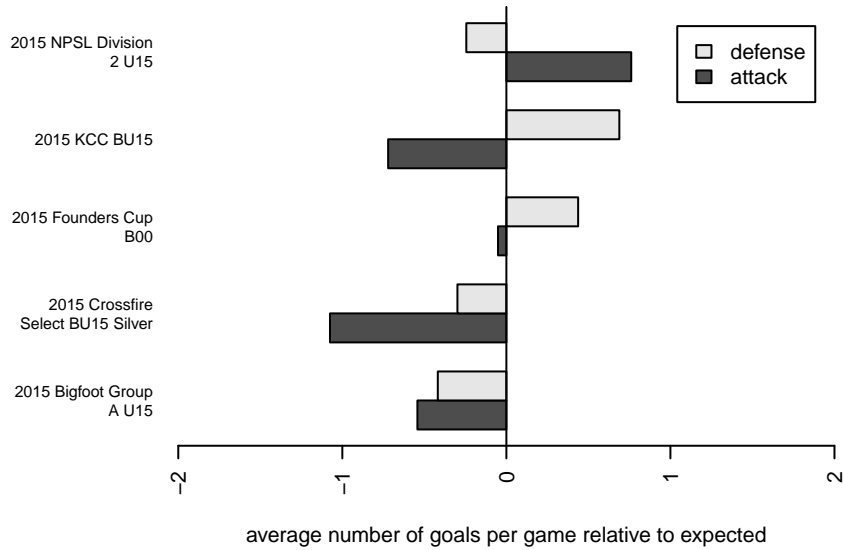

## Crossfire Select Cantrell B00

Crossfire Select SC  
 Redmond, WA  
 B00 total strength=1279  
 attack=5.77 defense=4.8  
 fall league = NPSL Div 2 U15

alt names used:  
 CROSSFIRE SELECT CANTRELL 00 U15 (W/  
 Crossfire Select B00 Cantrell  
 Crossfire Select B00-Cantrell  
 Crossfire Cantrell  
 Crossfire Select B00-Cantrell

Venues played:  
 2015 KCC BU15  
 2015 Crossfire Select BU15 Silver  
 2015 Bigfoot Group A U15  
 2015 NPSL Division 2 U15  
 2015 Founders Cup B00

**Crossfire Select Cantrell B00**  
 Dots are actual minus expected GF (blue circles) and GA (red triangles).  
 Blue line is smoothed change in attack strength. Red is smoothed change in defense strength.

**attack and defense variance (black dot)  
relative to other teams  
and top 10 in region**

**attack and defense rating  
relative to others at age  
and all opponents in last 13 months**

**Performance relative to 13 month average**