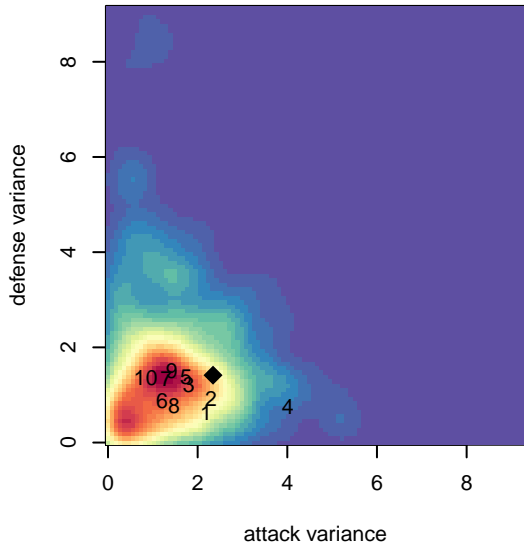

## Crossfire Select Cantrell B00

Crossfire Select SC  
 Redmond, WA  
 B00 total strength=1279  
 attack=5.77 defense=4.8  
 fall league = NPSL Div 2 U15

alt names used:  
 CROSSFIRE SELECT CANTRELL 00 U15 (W/  
 Crossfire Select B00 Cantrell  
 Crossfire Select B00-Cantrell  
 Crossfire Cantrell  
 Crossfire Select B00-Cantrell

Venues played:  
 2015 KCC BU15  
 2015 Crossfire Select BU15 Silver  
 2015 Bigfoot Group A U15  
 2015 NPSL Division 2 U15  
 2015 Founders Cup B00

**Crossfire Select Cantrell B00**  
 Dots are actual minus expected GF (blue circles) and GA (red triangles).  
 Blue line is smoothed change in attack strength. Red is smoothed change in defense strength.

**attack and defense variance (black dot)  
relative to other teams  
and top 10 in region**

**attack and defense rating  
relative to others at age  
and all opponents in last 13 months**

**Performance relative to 13 month average**