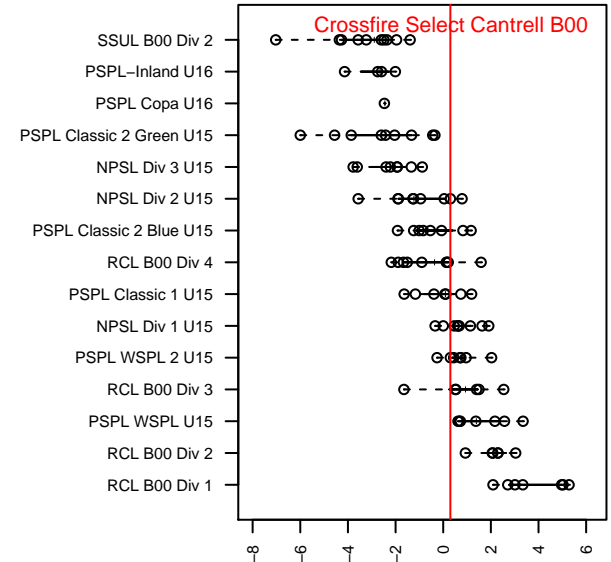

## Crossfire Select Cantrell B00

Crossfire Select SC  
 Redmond, WA  
 B00 total strength=1279  
 attack=5.77 defense=4.8  
 fall league = NPSL Div 2 U15

alt names used:  
 CROSSFIRE SELECT CANTRELL 00 U15 (W/  
 Crossfire Select B00 Cantrell  
 Crossfire Select B00-Cantrell  
 Crossfire Cantrell  
 Crossfire Select B00-Cantrell

Venues played:  
 2015 KCC BU15  
 2015 Crossfire Select BU15 Silver  
 2015 Bigfoot Group A U15  
 2015 NPSL Division 2 U15  
 2015 Founders Cup B00

**Crossfire Select Cantrell B00**  
 Dots are actual minus expected GF (blue circles) and GA (red triangles).  
 Blue line is smoothed change in attack strength. Red is smoothed change in defense strength.

**attack and defense variance (black dot)  
relative to other teams  
and top 10 in region**

**attack and defense rating  
relative to others at age  
and all opponents in last 13 months**

**Performance relative to 13 month average**